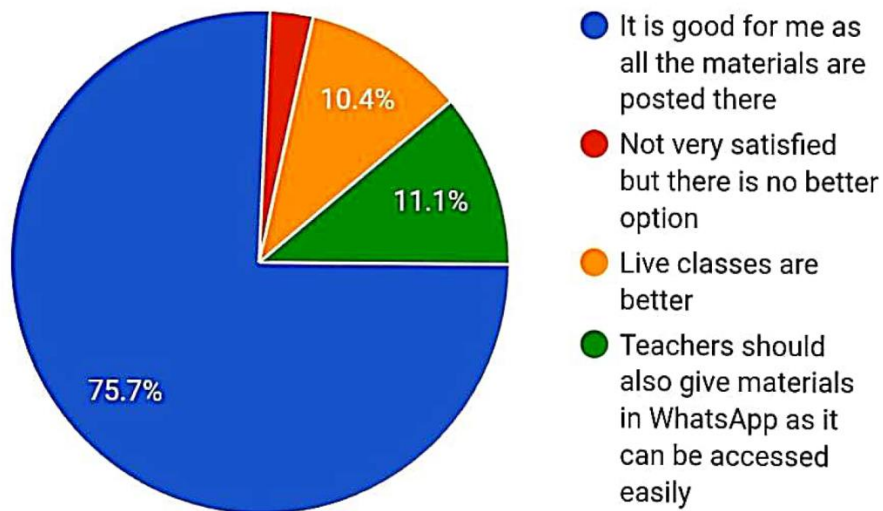

What is your experience of Google Classroom?

144 responses