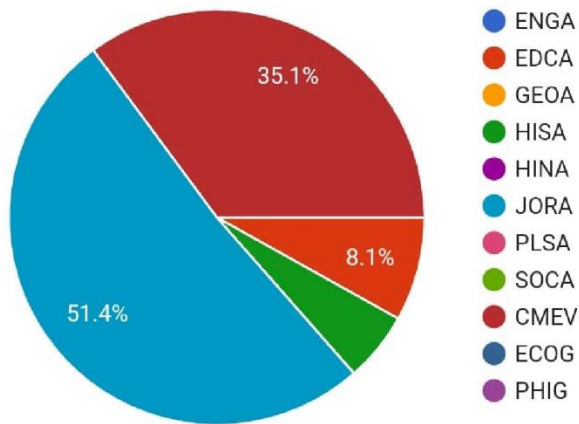

Rani Birla Girls' College
38, Shakespeare Sarani, Kolkata 700017

Session 2020-2021

Institution obtains feedback on the syllabus and its transaction from the following stakeholder:

1. Students

Feedback Analysis and Action Taken Report

Rani Birla Girls' College

38, Shakespeare Sarani, Kolkata 700017

Students Feedback Analysis

37 responses were collected from the college students.

CHOOSE YOUR DEPARTMENT 
37 responses

NAME OR INITIAL OF THE TEACHER