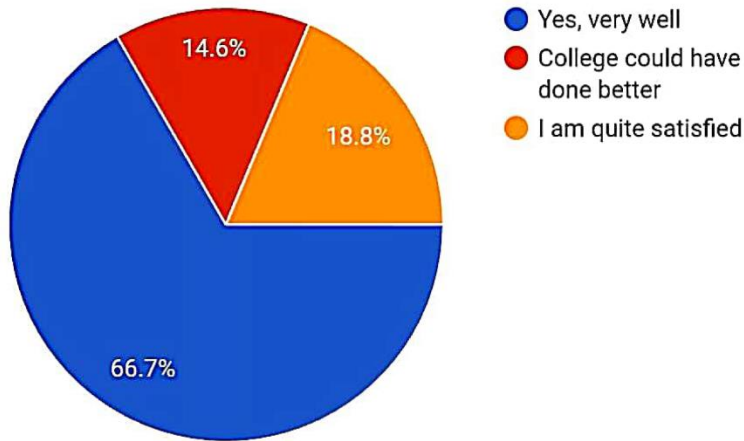

Do you feel that your College has been able to guide you for the Calcutta University Online Exams (CBCS Semester 1)?

144 responses