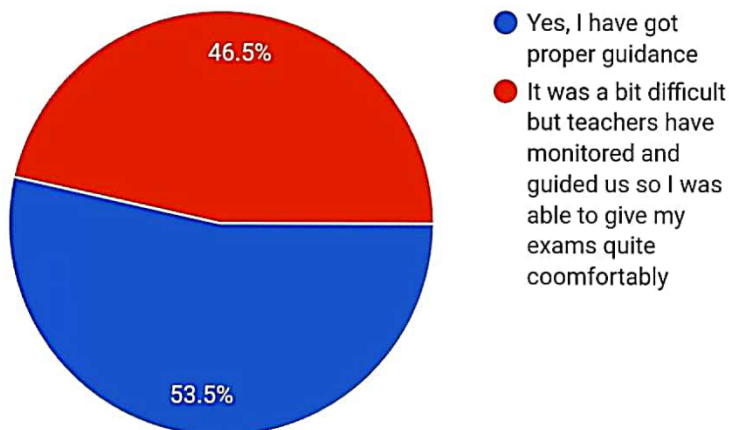

Do you feel that online teaching has helped you to do well in exams even though there are difficulties in communication as you are still not very well acquainted with the teachers?

144 responses