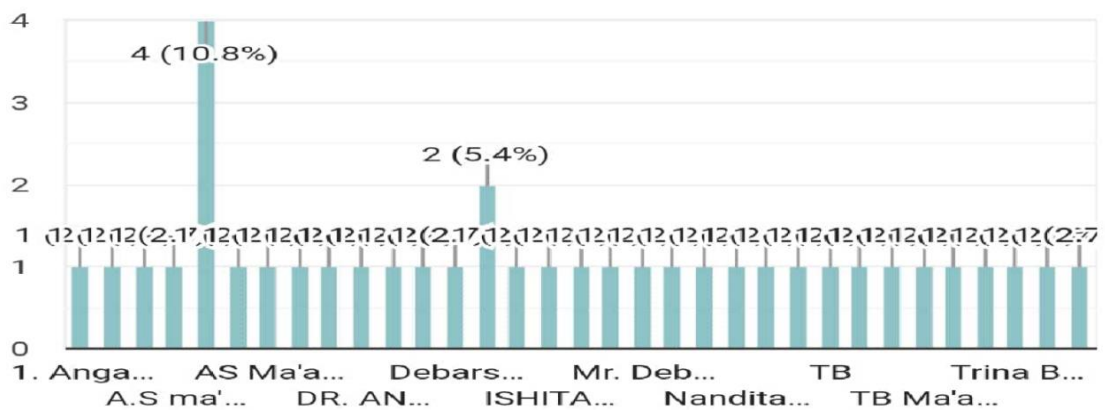

NAME OR INITIAL OF THE TEACHER

37 responses