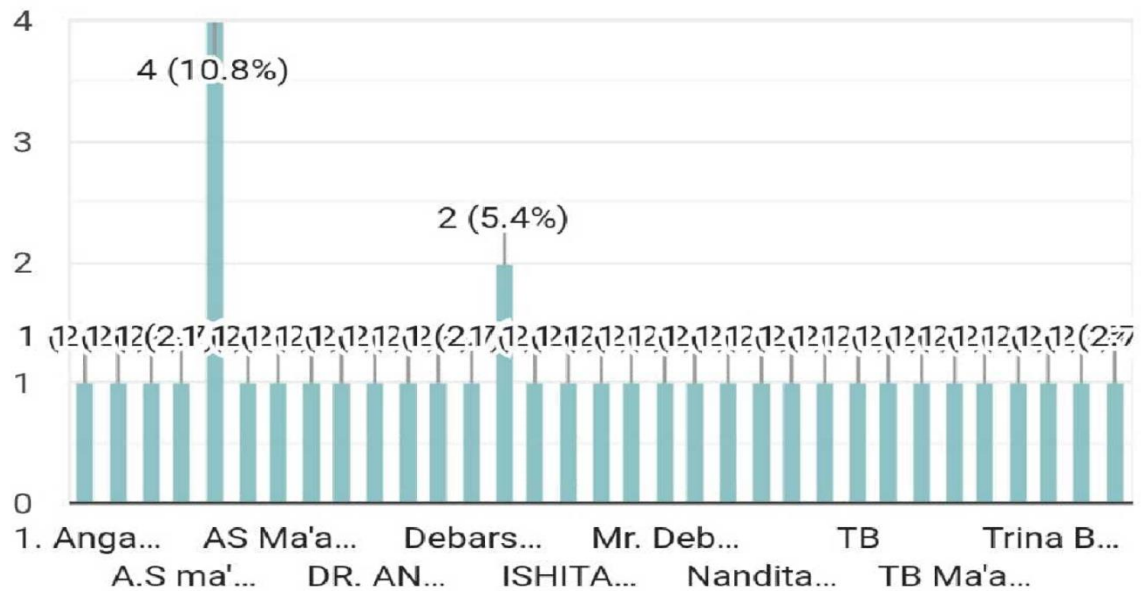

NAME OR INITIAL OF THE TEACHER

37 responses