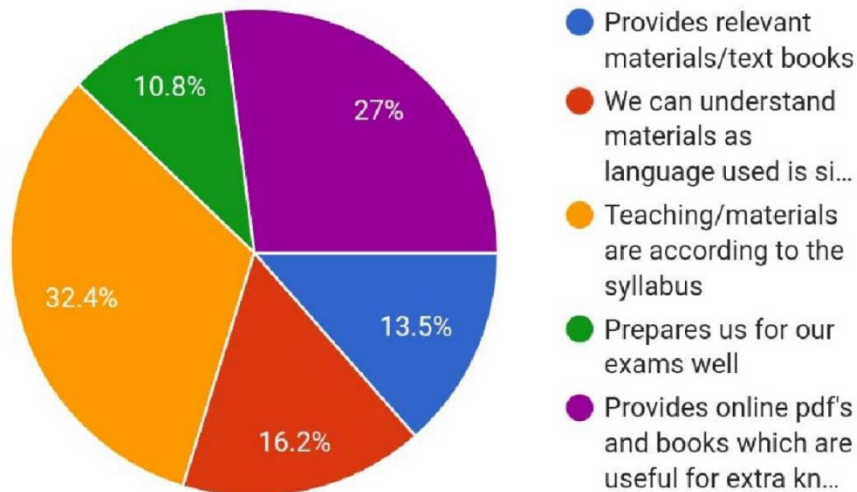

Rani Birla Girls' College

38, Shakespeare Sarani, Kolkata 700017

Students Feedback Analysis

37 responses were collected from the college students.

CHOOSE YOUR DEPARTMENT 
37 responses

NAME OR INITIAL OF THE TEACHER

37 responses

NAME OR INITIAL OF THE TEACHER

37 responses

Please rank the overall teaching of the teacher

37 responses

Give a reason why you like the class/materials uploaded by the teacher

37 responses

Does the teacher provide you with extra help in studies when you ask for it?

37 responses

144 responses were collected from the college students.

DEPARTMENT

144 responses

Did you have any difficulty in understanding the procedure of online admission

144 responses

Reason for taking admission in this College