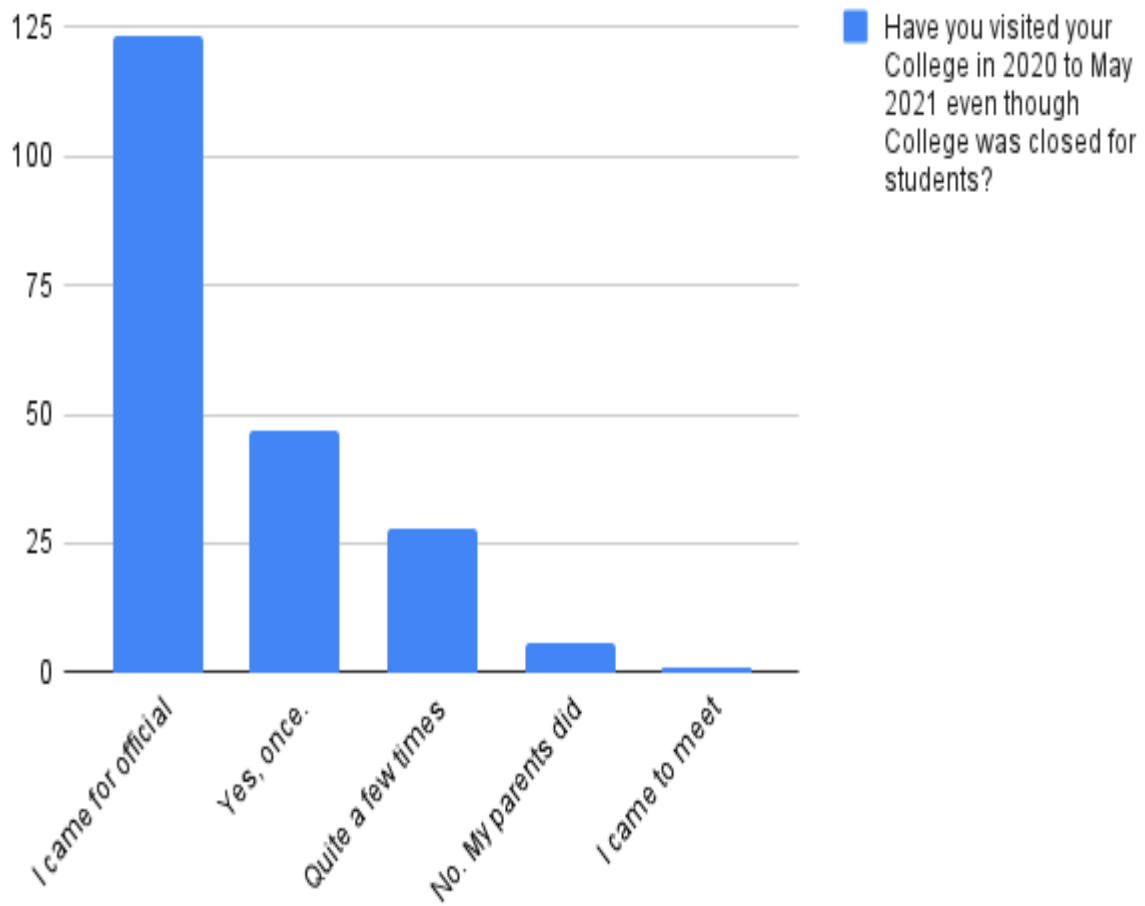

Rani Birla Girls' College
38, Shakespeare Sarani, Kolkata 700017

Students Feedback Analysis

Feedback collected from 205 students of semester 4,6 students.

Date of collection: From 18.06.2021 - 30.08.2021