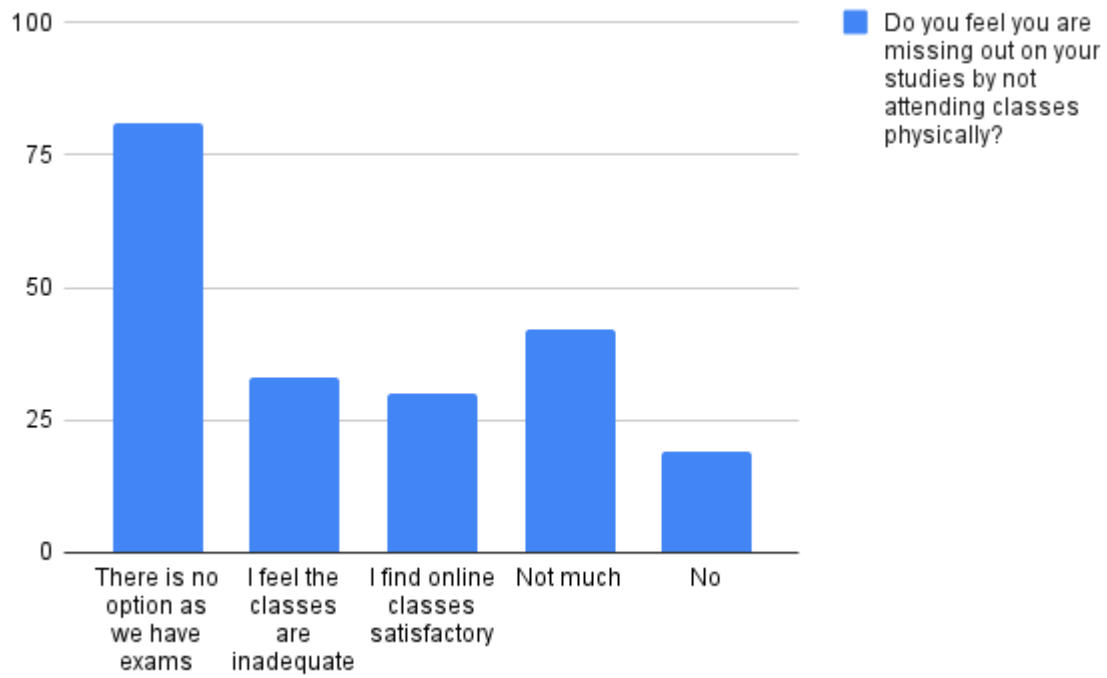

What is your opinion regarding online exams?